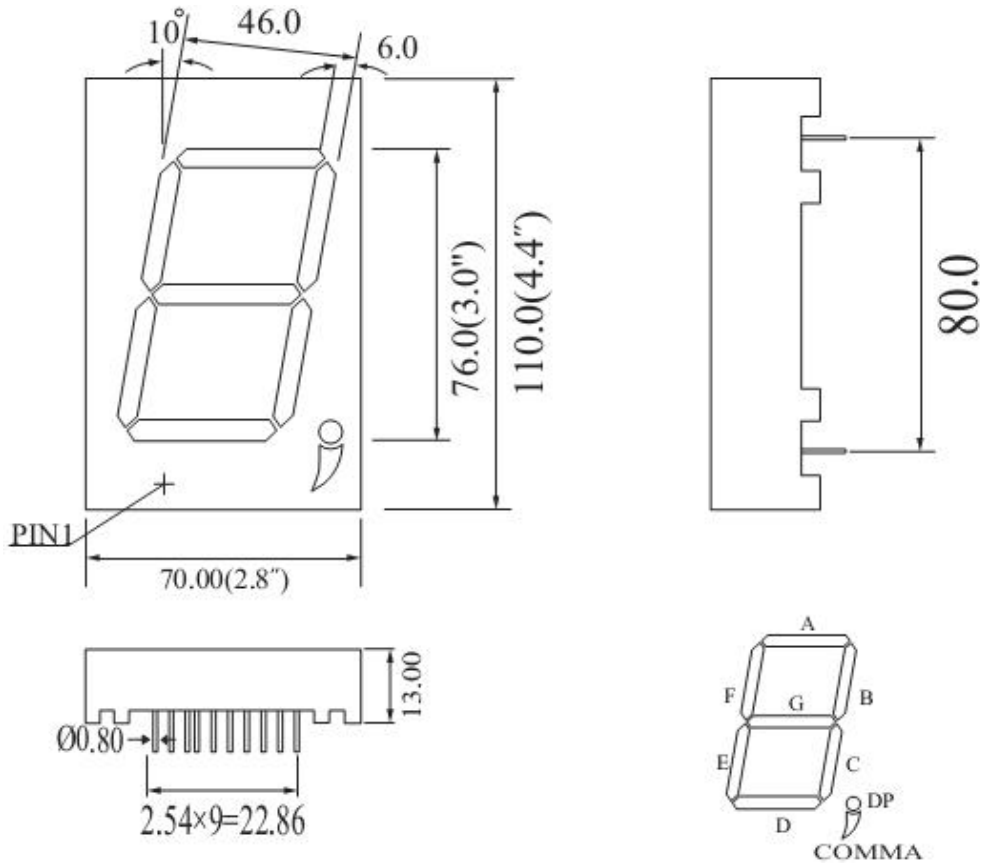

## Package Dimensions

### CPS30011ABEG

UNIT: MM(INCH) TOLERANCE:  $\pm 0.25(0.01)$ "