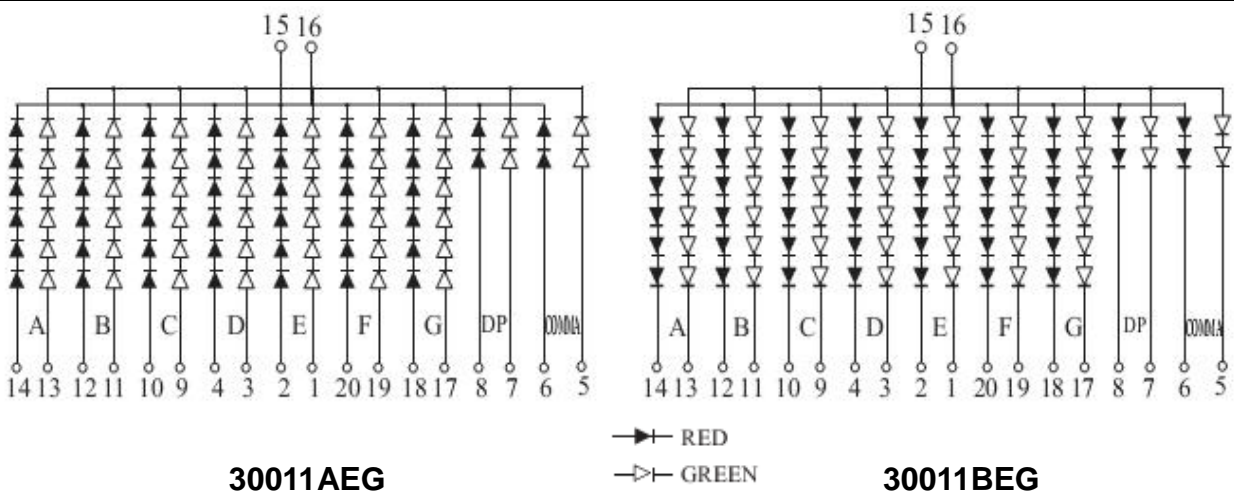

Internal Circuit Diagram

30011AEG

30011BEG

Single Digital Displays Series