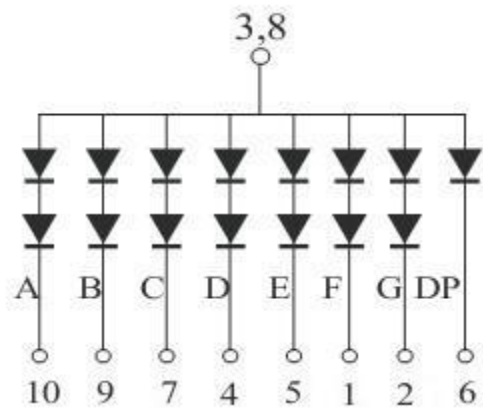

12011J

Single Digital Displays Series