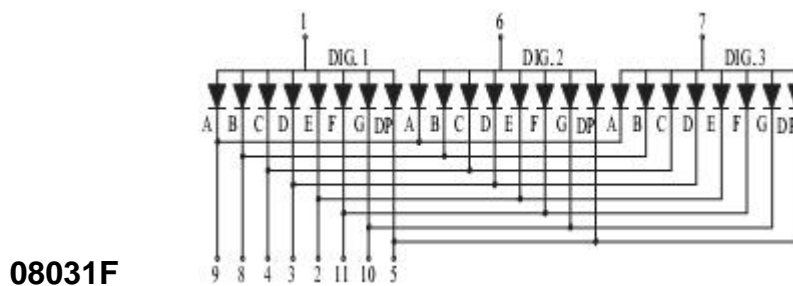

Internal Circuit Diagram

Three Digits Displays Series