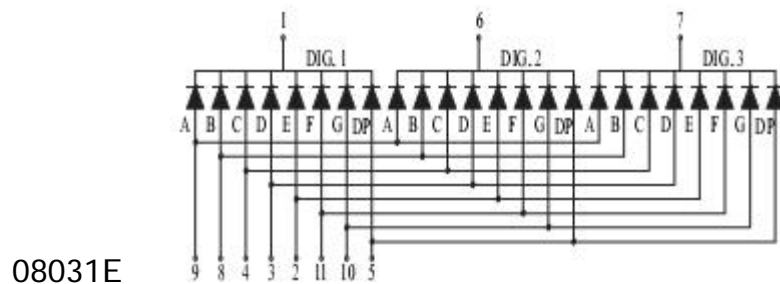

## Package Dimensions

CPS08031E/F

UNIT: MM(INCH) TOLERANCE: ±0.25(0.01")

## Internal Circuit Diagram