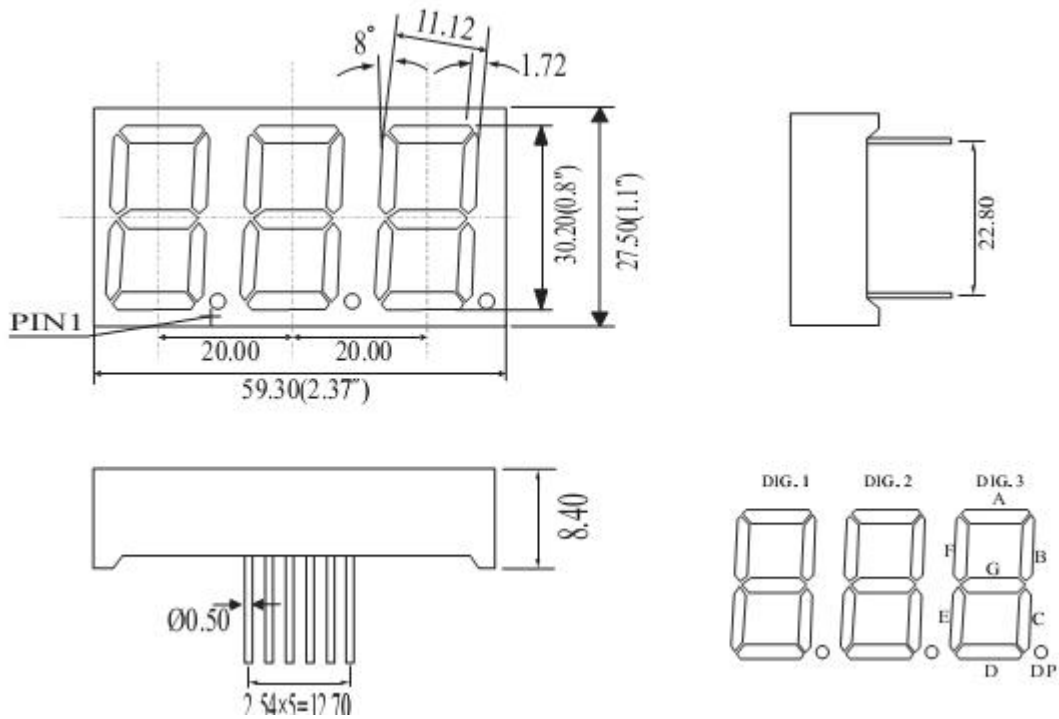

## Package Dimensions

CPS08031E/F

UNIT: MM(INCH) TOLERANCE: ±0.25(0.01")

## Internal Circuit Diagram