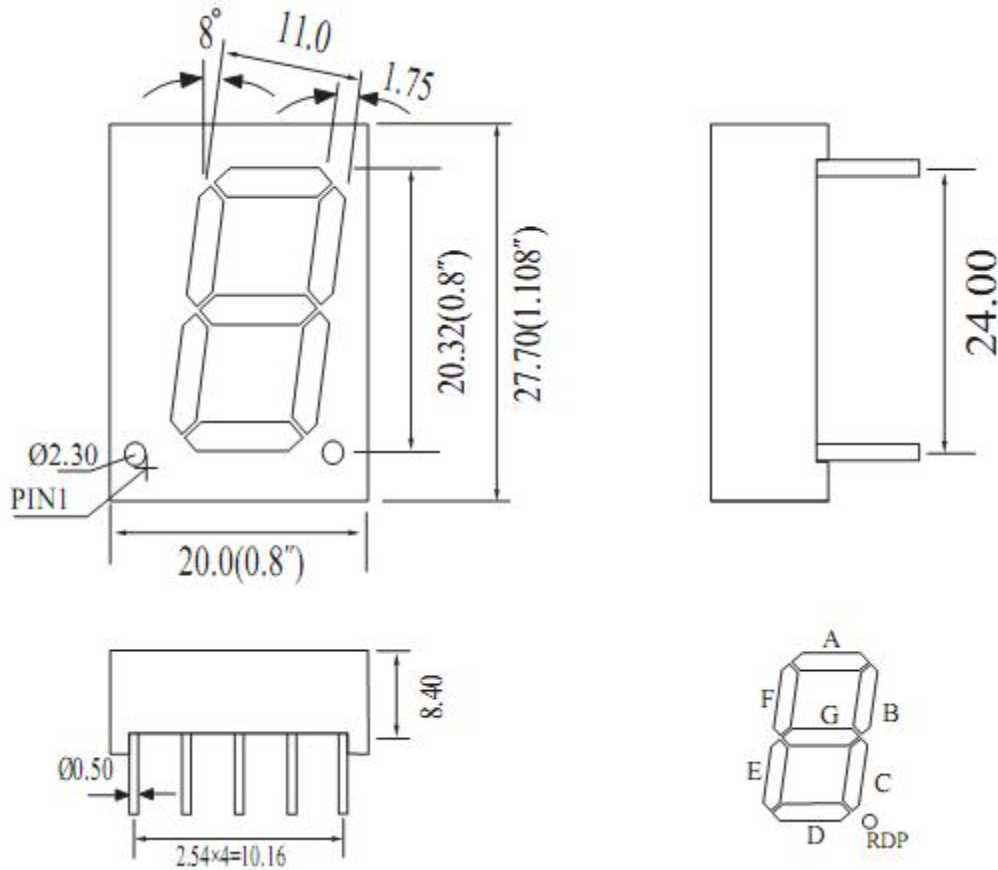

## Package Dimensions

### CPS08012CD

UNIT: MM(INCH) TOLERANCE: ±0.25(0.01")