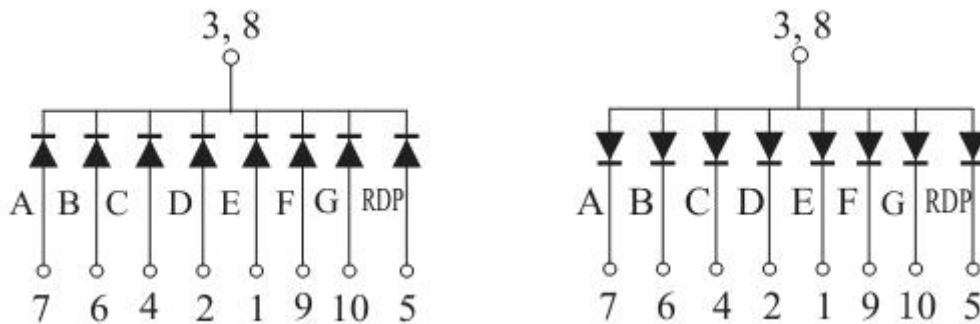

Internal Circuit Diagram

08012C

08012D

Single Digital Displays Series