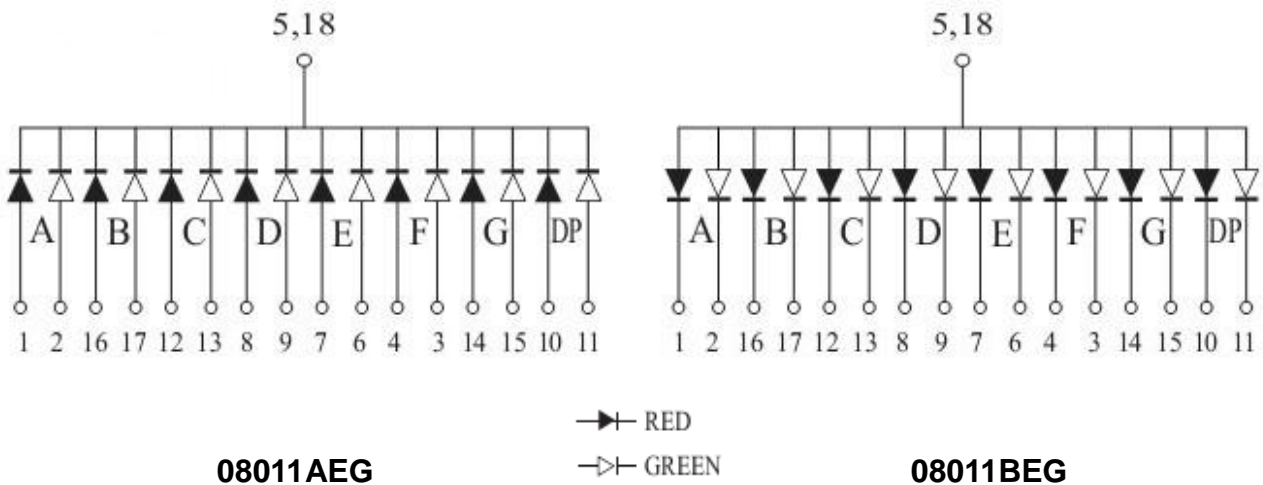

Wuxi Comput Electronics Co.,Ltd

Mail: Sales@compul.cn Web: www.compul.cn

Tel: 86 510 87359088 Fax: 86 510 87359268

Package Dimensions

CPS08011ABEG

UNIT: MM(INCH) TOLERANCE: $\pm 0.25(0.01)$ "

Internal Circuit Diagram

Single Digital Displays Series