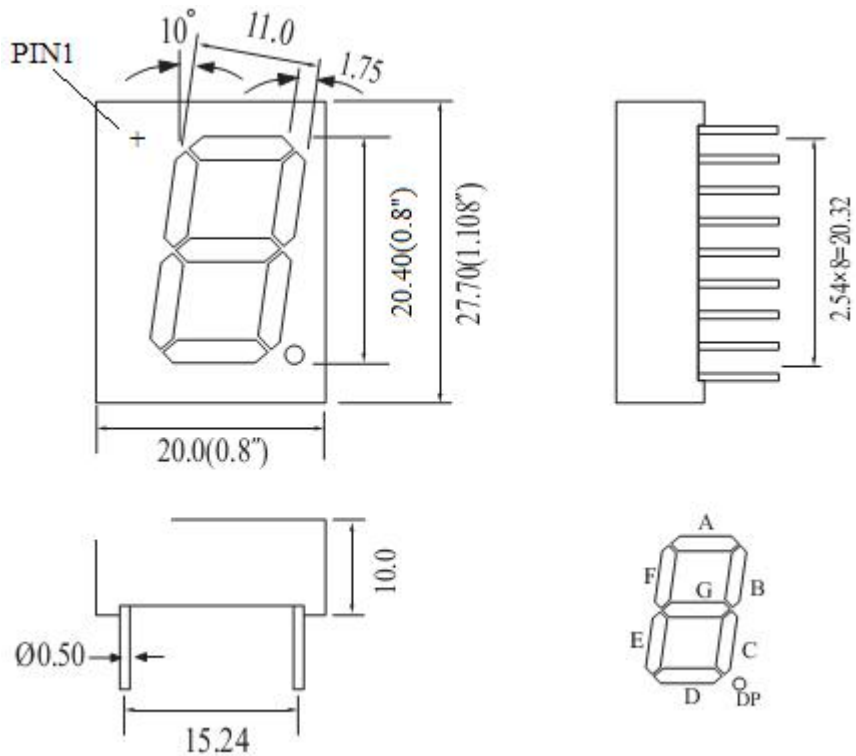

Wuxi Comput Electronics Co.,Ltd

Mail: Sales@compul.cn Web: www.compul.cn

Tel: 86 510 87359088 Fax: 86 510 87359268

Package Dimensions

CPS08011ABEG

UNIT: MM(INCH) TOLERANCE: $\pm 0.25(0.01)$ "

Internal Circuit Diagram

Single Digital Displays Series