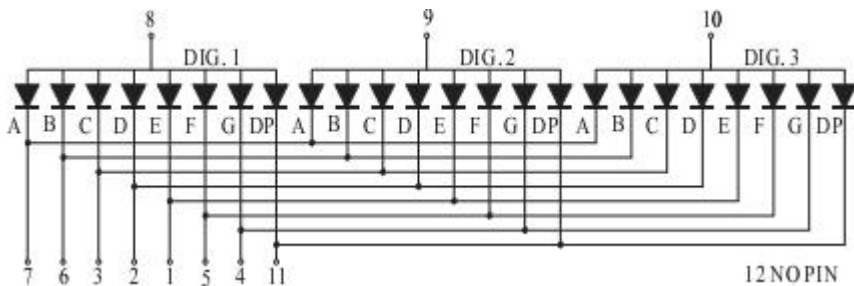

## Package Dimensions

CPS056310/P

UNIT: MM(INCH) TOLERANCE:  $\pm 0.25(0.01")$

## Internal Circuit Diagram

**056310**

**05631P**

Three Digits Displays Series