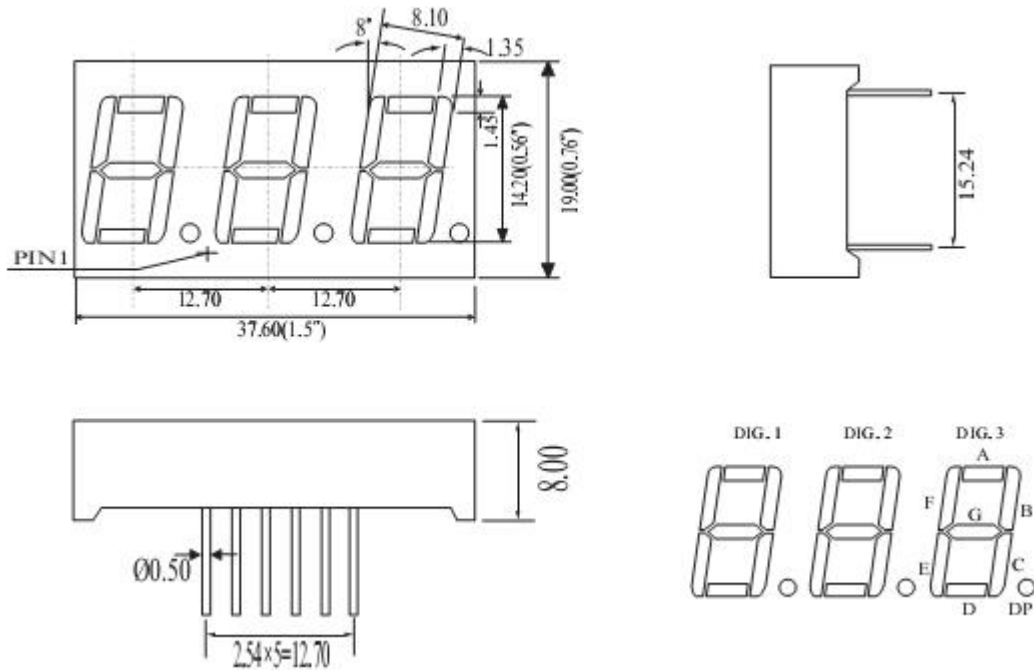

## Package Dimensions

CPS056310/P

UNIT: MM(INCH) TOLERANCE:  $\pm 0.25(0.01")$

## Internal Circuit Diagram

**056310**

**05631P**

Three Digits Displays Series