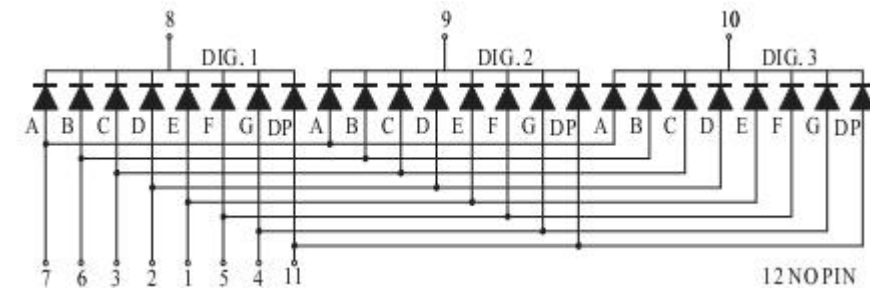

## Package Dimensions

CPS056310/P

UNIT: MM(INCH) TOLERANCE:  $\pm 0.25(0.01")$

## Internal Circuit Diagram

**056310**

**05631P**

Three Digits Displays Series