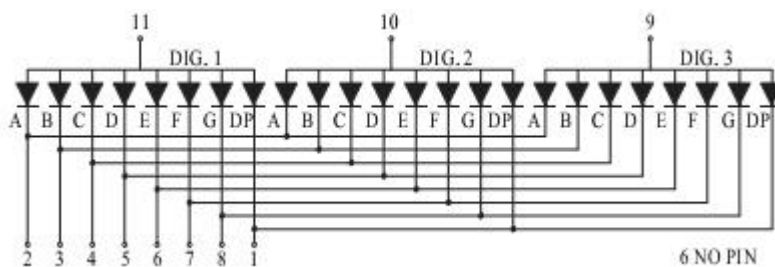

Wuxi Compul Electronics Co.,Ltd

Mail: Sales@compul.cn Web: www.compul.cn

Tel: 86 510 87359088 Fax: 86 510 87359268

Package Dimensions

CPS05631M/N

UNIT: MM(INCH) TOLERANCE: $\pm 0.25(0.01)$ "

Internal Circuit Diagram

05631M

05631N

Three Digits Displays Series