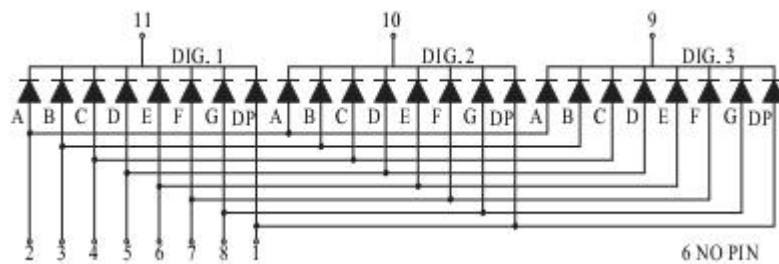

Wuxi Compul Electronics Co.,Ltd

Mail: Sales@compul.cn Web: www.compul.cn

Tel: 86 510 87359088 Fax: 86 510 87359268

Package Dimensions

CPS05631M/N

UNIT: MM(INCH) TOLERANCE: $\pm 0.25(0.01)$ "

Internal Circuit Diagram

05631M

05631N

Three Digits Displays Series