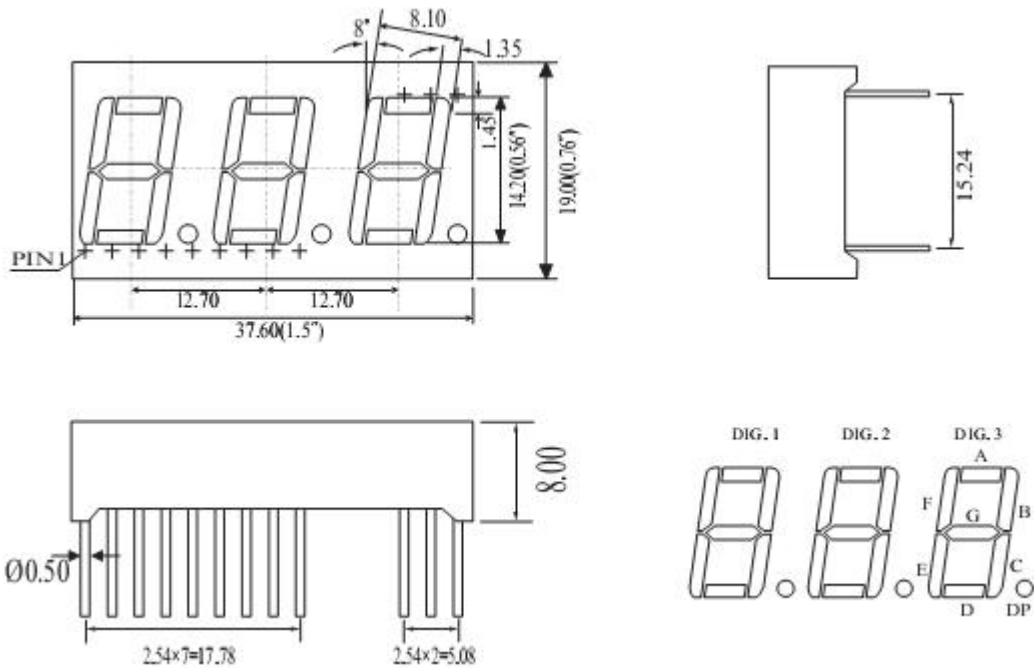

Wuxi Compul Electronics Co.,Ltd

Mail: Sales@compul.cn Web: www.compul.cn

Tel: 86 510 87359088 Fax: 86 510 87359268

Package Dimensions

CPS05631M/N

UNIT: MM(INCH) TOLERANCE: $\pm 0.25(0.01)$ "

Internal Circuit Diagram

05631M

05631N

Three Digits Displays Series