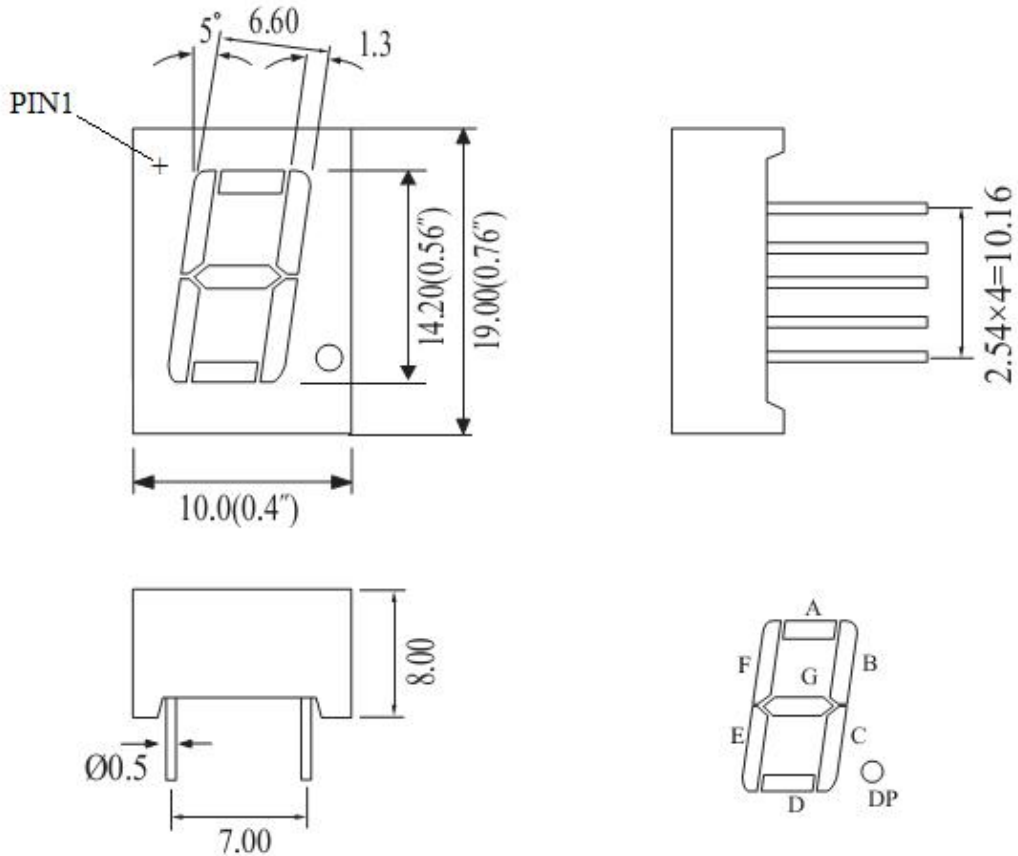

Wuxi Comput Electronics Co.,Ltd

Mail: Sales@compul.cn Web: www.compul.cn

Tel: 86 510 87359088 Fax: 86 510 87359268

Package Dimensions

CPS05616AB

UNIT: MM(INCH) TOLERANCE: $\pm 0.25(0.01")$

Internal Circuit Diagram

Single Digital Displays Series