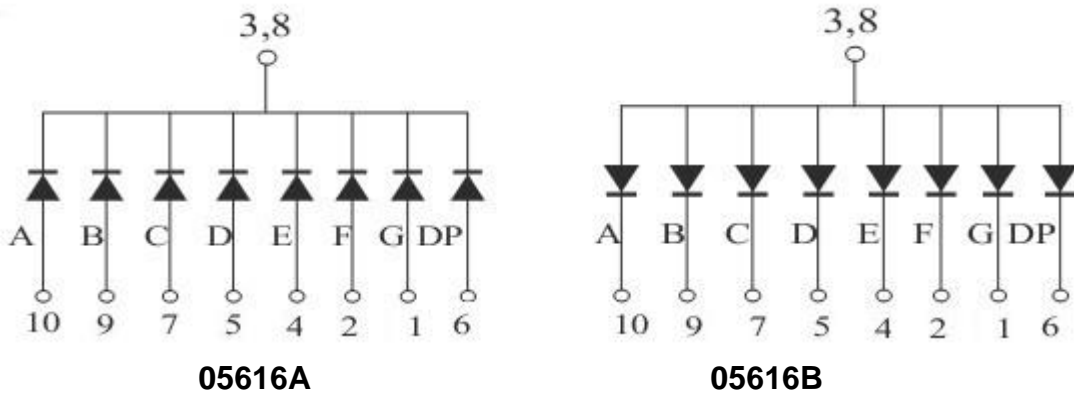

Wuxi Comput Electronics Co.,Ltd

Mail: Sales@compul.cn Web: www.compul.cn

Tel: 86 510 87359088 Fax: 86 510 87359268

Package Dimensions

CPS05616AB

UNIT: MM(INCH) TOLERANCE: $\pm 0.25(0.01")$

Internal Circuit Diagram

Single Digital Displays Series