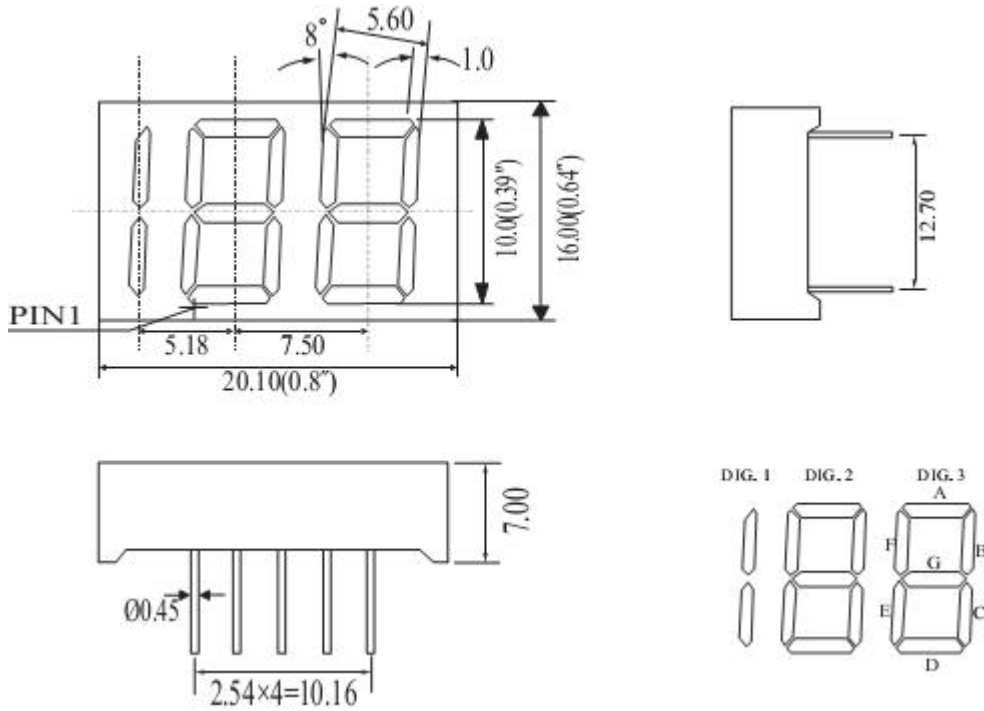

## Package Dimensions

CPS03931AB

UNIT: MM(INCH) TOLERANCE:  $\pm 0.25(0.01")$

## Internal Circuit Diagram