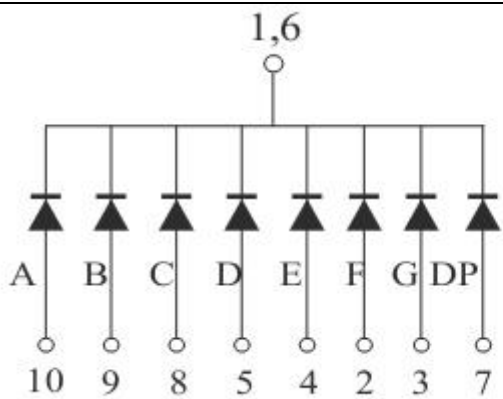

Wuxi Comput Electronics Co.,Ltd

Mail: Sales@compul.cn Web: www.compul.cn

Tel: 86 510 87359088 Fax: 86 510 87359268

Package Dimensions

CPS03912CD

UNIT: MM(INCH) TOLERANCE: $\pm 0.25(0.01)$ "

Internal Circuit Diagram

03912C

03912D

Single Digital Displays Series