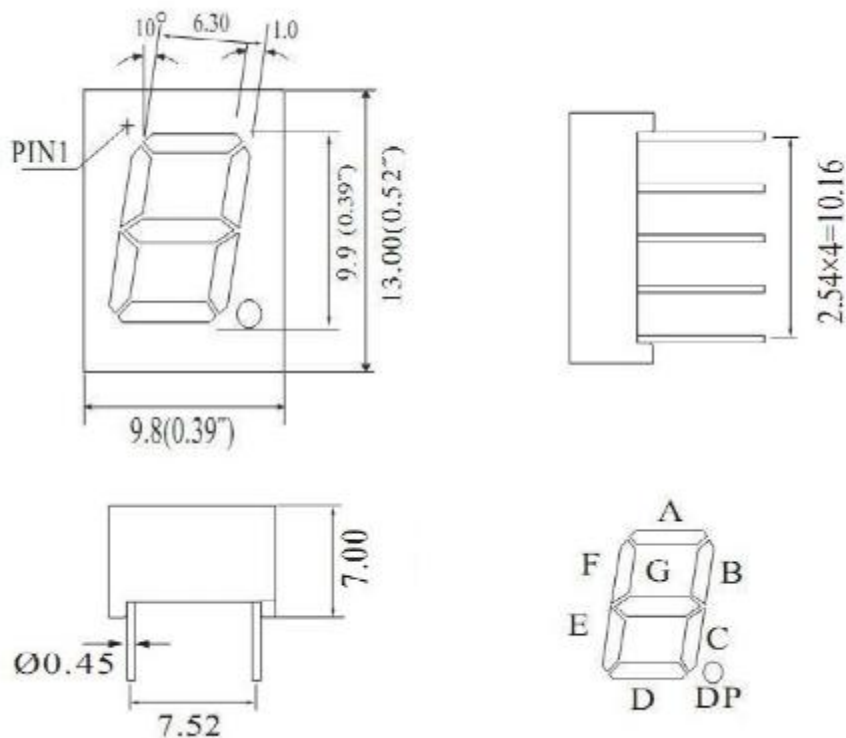

Wuxi Comput Electronics Co.,Ltd

Mail: Sales@compul.cn Web: www.compul.cn

Tel: 86 510 87359088 Fax: 86 510 87359268

Package Dimensions

CPS03912CD

UNIT: MM(INCH) TOLERANCE: $\pm 0.25(0.01)$ "

Internal Circuit Diagram

03912C

03912D

Single Digital Displays Series