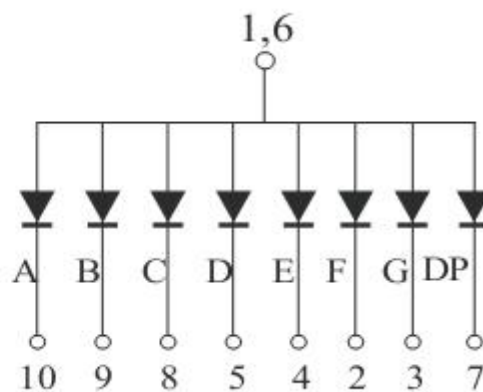

Wuxi Comput Electronics Co.,Ltd

Mail: Sales@compul.cn Web: www.compul.cn

Tel: 86 510 87359088 Fax: 86 510 87359268

Package Dimensions

CPS03912CD

UNIT: MM(INCH) TOLERANCE: $\pm 0.25(0.01)$ "

Internal Circuit Diagram

03912C

03912D

Single Digital Displays Series