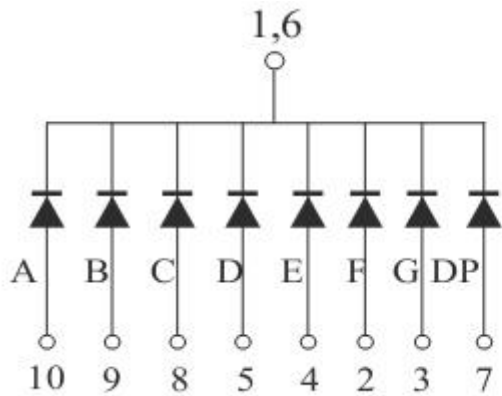

Internal Circuit Diagram

03613A