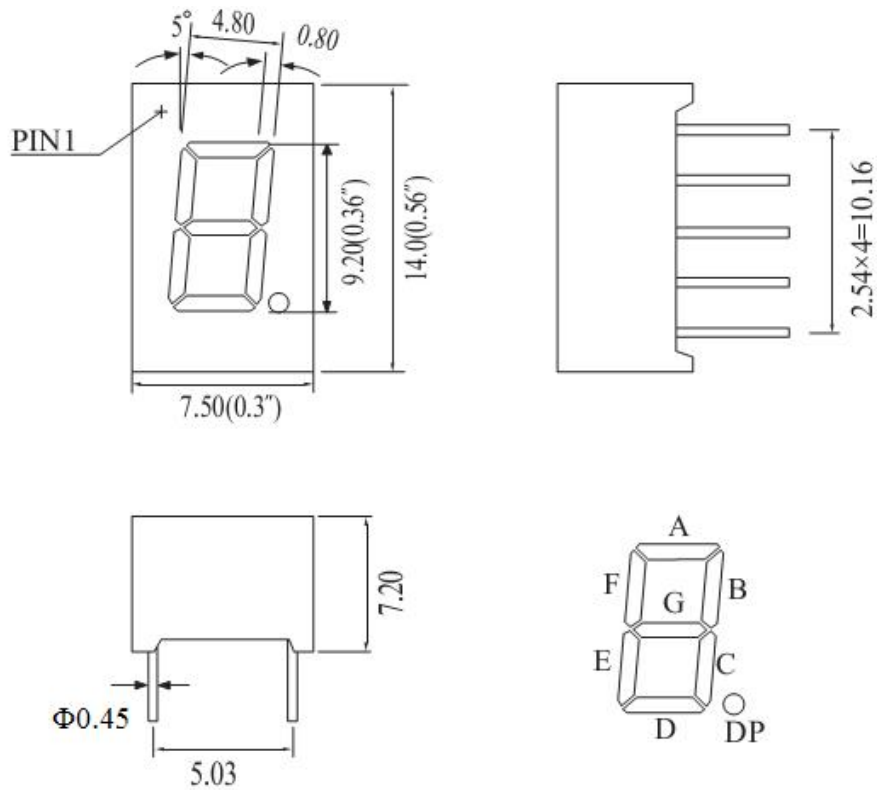

## Package Dimensions

CPS03613B

UNIT: MM(INCH) TOLERANCE:  $\pm 0.25(0.01)$ "