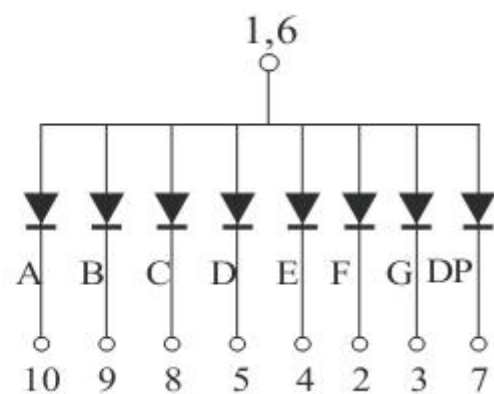

03613B

Single Digital Displays Series