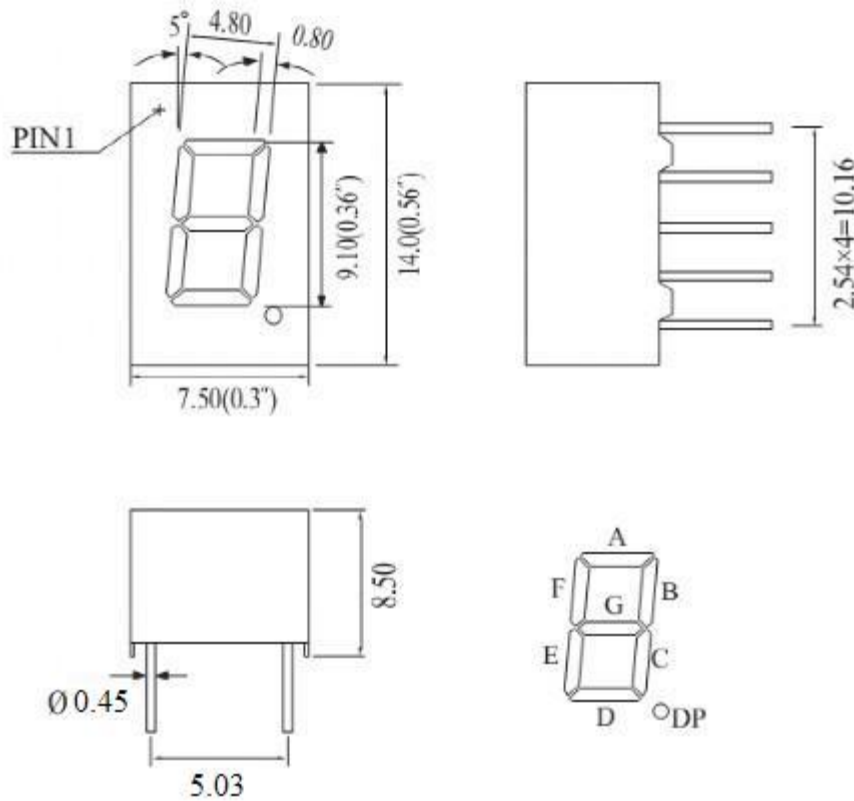

## Package Dimensions

CPS03611CD

UNIT: MM(INCH) TOLERANCE:  $\pm 0.25(0.01")$

## Internal Circuit Diagram

Single Digital Displays Series