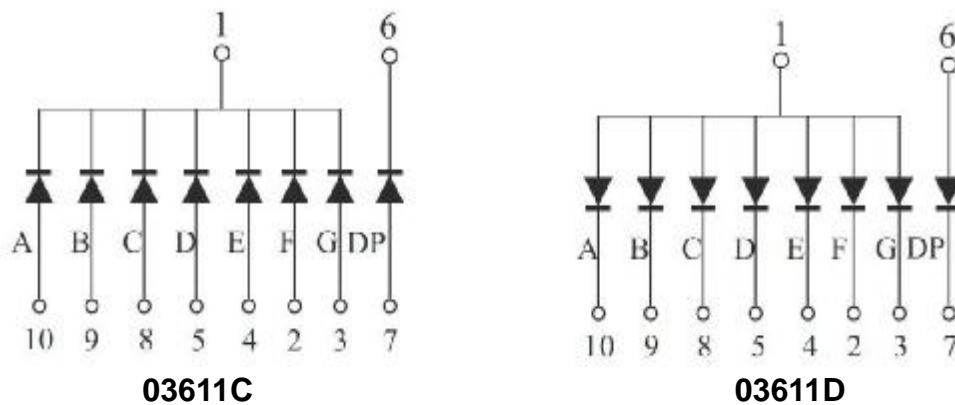

Internal Circuit Diagram

Single Digital Displays Series