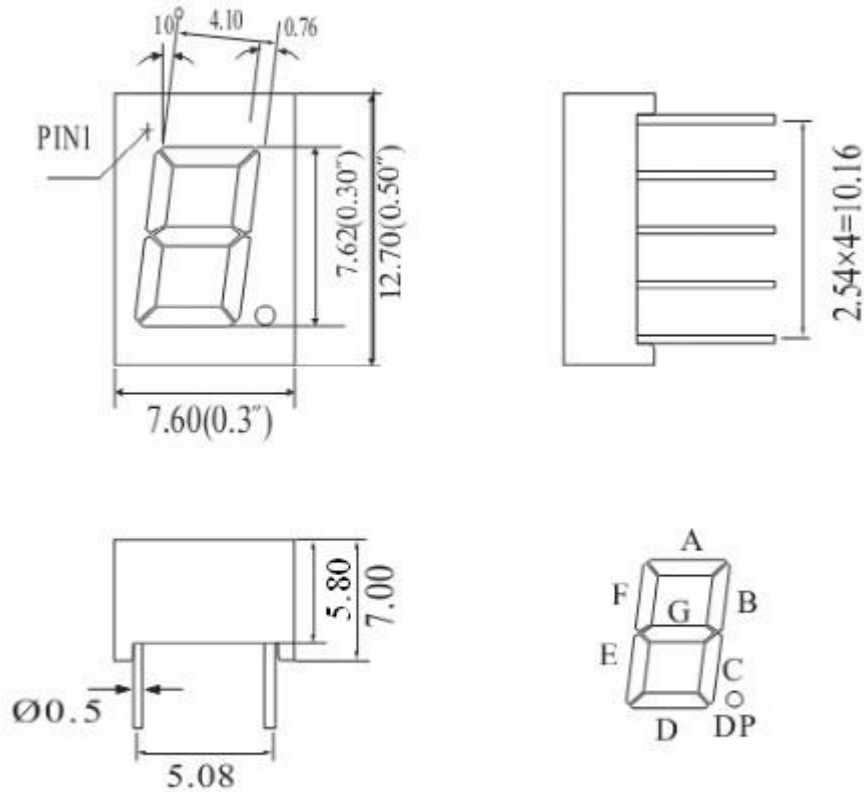

## Package Dimensions

CPS03014AB

UNIT: MM(INCH) TOLERANCE:  $\pm 0.25(0.01")$

## Internal Circuit Diagram