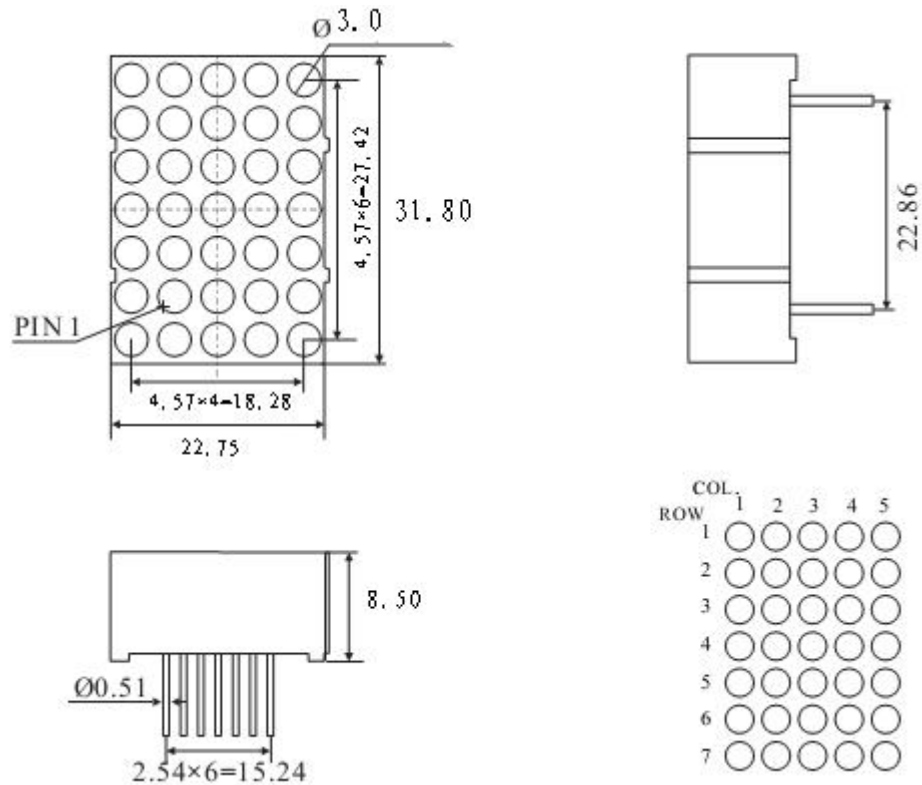

## Package Dimensions

CPM11057A/B

UNIT: MM(INCH) TOLERANCE:  $\pm 0.25(0.01)$ "

## Internal Circuit Diagram