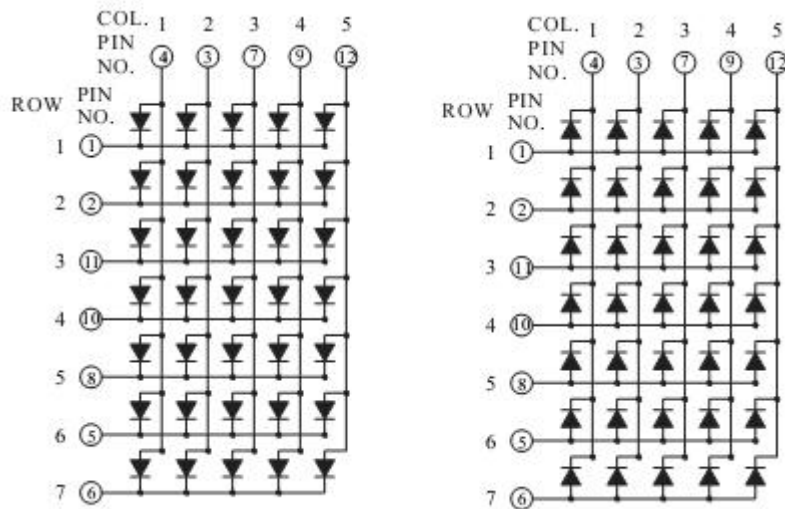

Internal Circuit Diagram

07057C

07057D

5*7 Dot Matrix Series