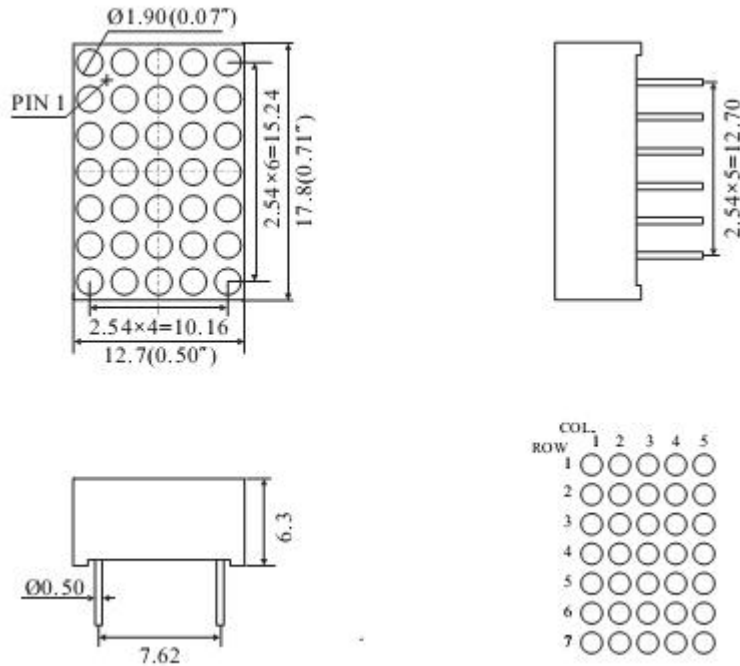

## Package Dimensions

### CPM07057C/D

UNIT: MM(INCH) TOLERANCE:  $\pm 0.25(0.01)$ "