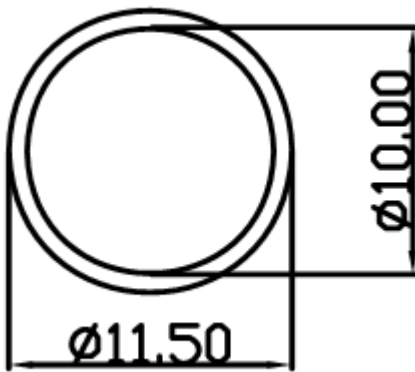

## Package Dimensions

CPBR12

UNIT: MM(INCH) TOLERANCE:  $\pm 0.25(0.01")$